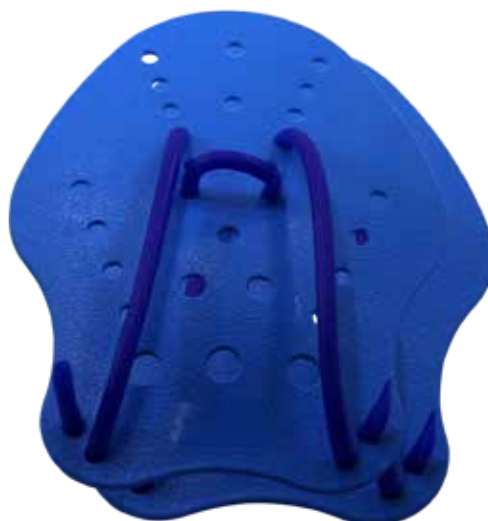

Softee

ERGO PALM LATEX TUBE REPLACEMENT

RECHANGE TUBE LATEX POUR PALME ERGO

RECAMBIO TUBO LÁTEX PARA PALA ERGO

Juego formado por 2 gomas. Largo: 84 cm.

Colores: Negro, naranja flúor y azul.

REFERENCIAS:

Negro: 25102.001.1 - Naranja flúor: 25102.022.1 - Azul: 25102.028.1

Set consisting of 2 rubbers. Colors: Black, orange fluoride and blue.

Softee

SWIM PADDLES BALANCE

SET DE 2 PAGAJES DE NATATION BALANCE

PALA BALANCE

Composición: Polipropileno reforzado en ABS.

Tamaños: Grande, mediana y pequeña.

Colores: Rojo, amarillo y azul.

REFERENCIAS:

Grande (rojo): 24389.003.3

Mediana (azul): 24389.028.1

Pequeña (amarilla): 24389.005.2

Composition: Polypropylene reinforced in ABS.

Sizes: Large, medium and small.

Colors: Red, yellow and blue.