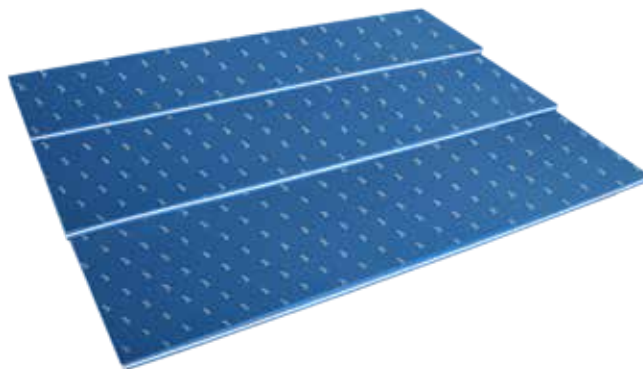

piscina

swimming - natation

Softee

3 CM THICKNESS FLOATING MAT

TAPIS 3 CM DE GROSSEUR

TAPIZ 200x150x3 cm - 200x100x3 cm - 200x50x3 cm

Composición: Espuma de célula cerrada.

Colores: Azul/blanco/azul, negro/blanco/negro y azul/blanco/rojo.

REFERENCIAS 200x150x3 cm:

Azul/Blanco/Azul: 99234.783.410

Negro/Blanco/Negro: 99234.787.410

Azul/Blanco/Rojo: 99234.749.410

REFERENCIAS 200x100x3 cm:

Azul/Blanco/Azul: 99236.783.409

Negro/Blanco/Negro: 99236.787.409

Azul/Blanco/Rojo: 99236.749.409

REFERENCIAS 200x50x3 cm:

Azul/Blanco/Azul: 99237.783.411

Negro/Blanco/Negro: 99237.787.411

Azul/Blanco/Rojo: 99237.749.411

Composition: Closed cell foam.
Colors: Blue/white/blue, black/white/black and blue/white/red.