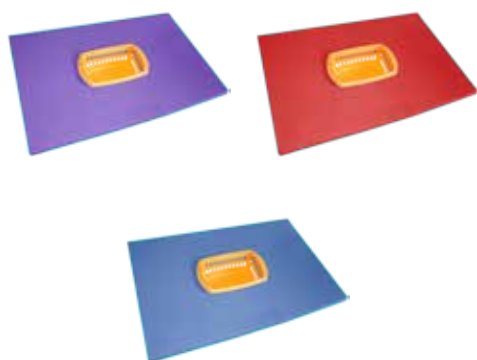

Softee

BABY TAPESTRY WITH BASKET

TAPIS BÉBÉ AVEC PANIER

TAPIZ BEBÉ CON CESTA

Cesta en material termoplástico.

Dimensiones: 150x100x6 cm. Medidas cesta: 43x27 cm.

Diferentes colores según disponibilidad.

REF: 0020760

Basket in thermoplastic material.
Dimensions: 150x100x6 cm. Basket sizes: 43x27 cm.
Different colors depending on availability.